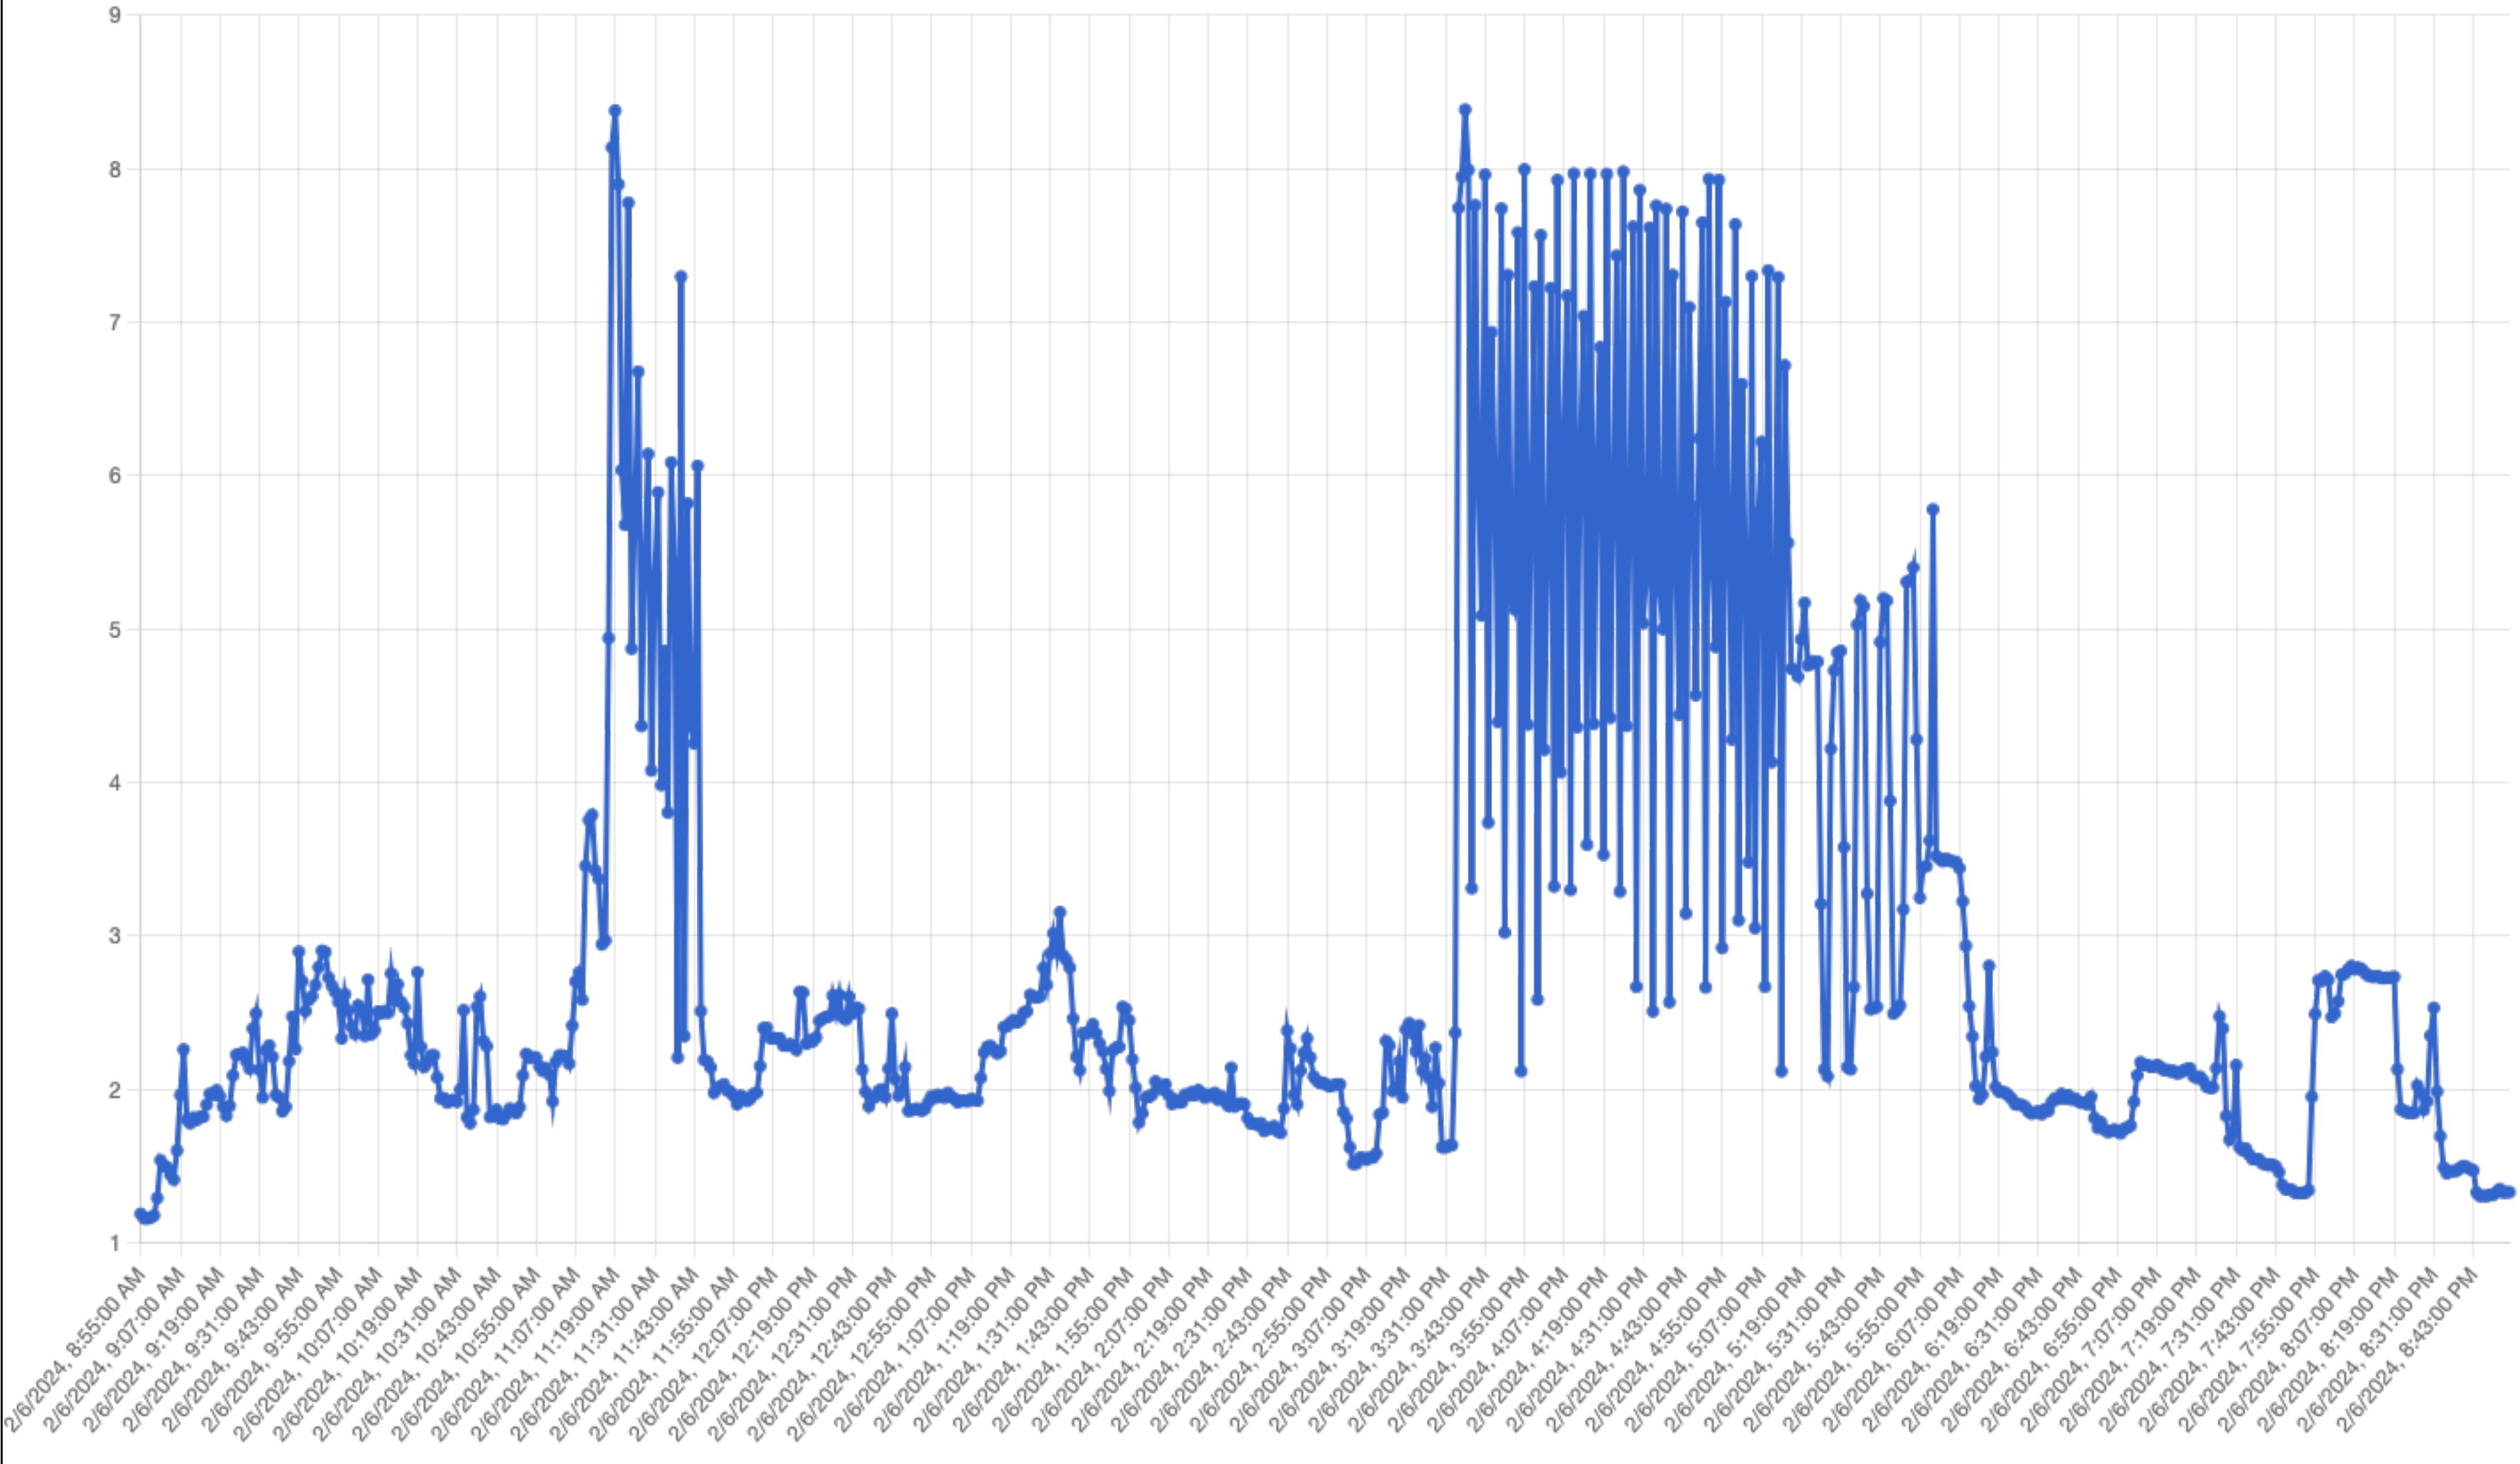

Power KW (Last 12 Hours, Minute Intervals) (2/6/2024, 8:55:00 AM to 2/6/2024, 8:54:00 PM)

Energy KWH (Last 7 Days, Hourly Intervals) (1/30/2024, 8:00:00 PM to 2/6/2024, 7:00:00 PM)

Current Power (Total = 1.33 kw) (2/6/2024, 8:55:01 PM)

Current Power (Total = 1.33 kw) (2/6/2024, 8:55:01 PM)