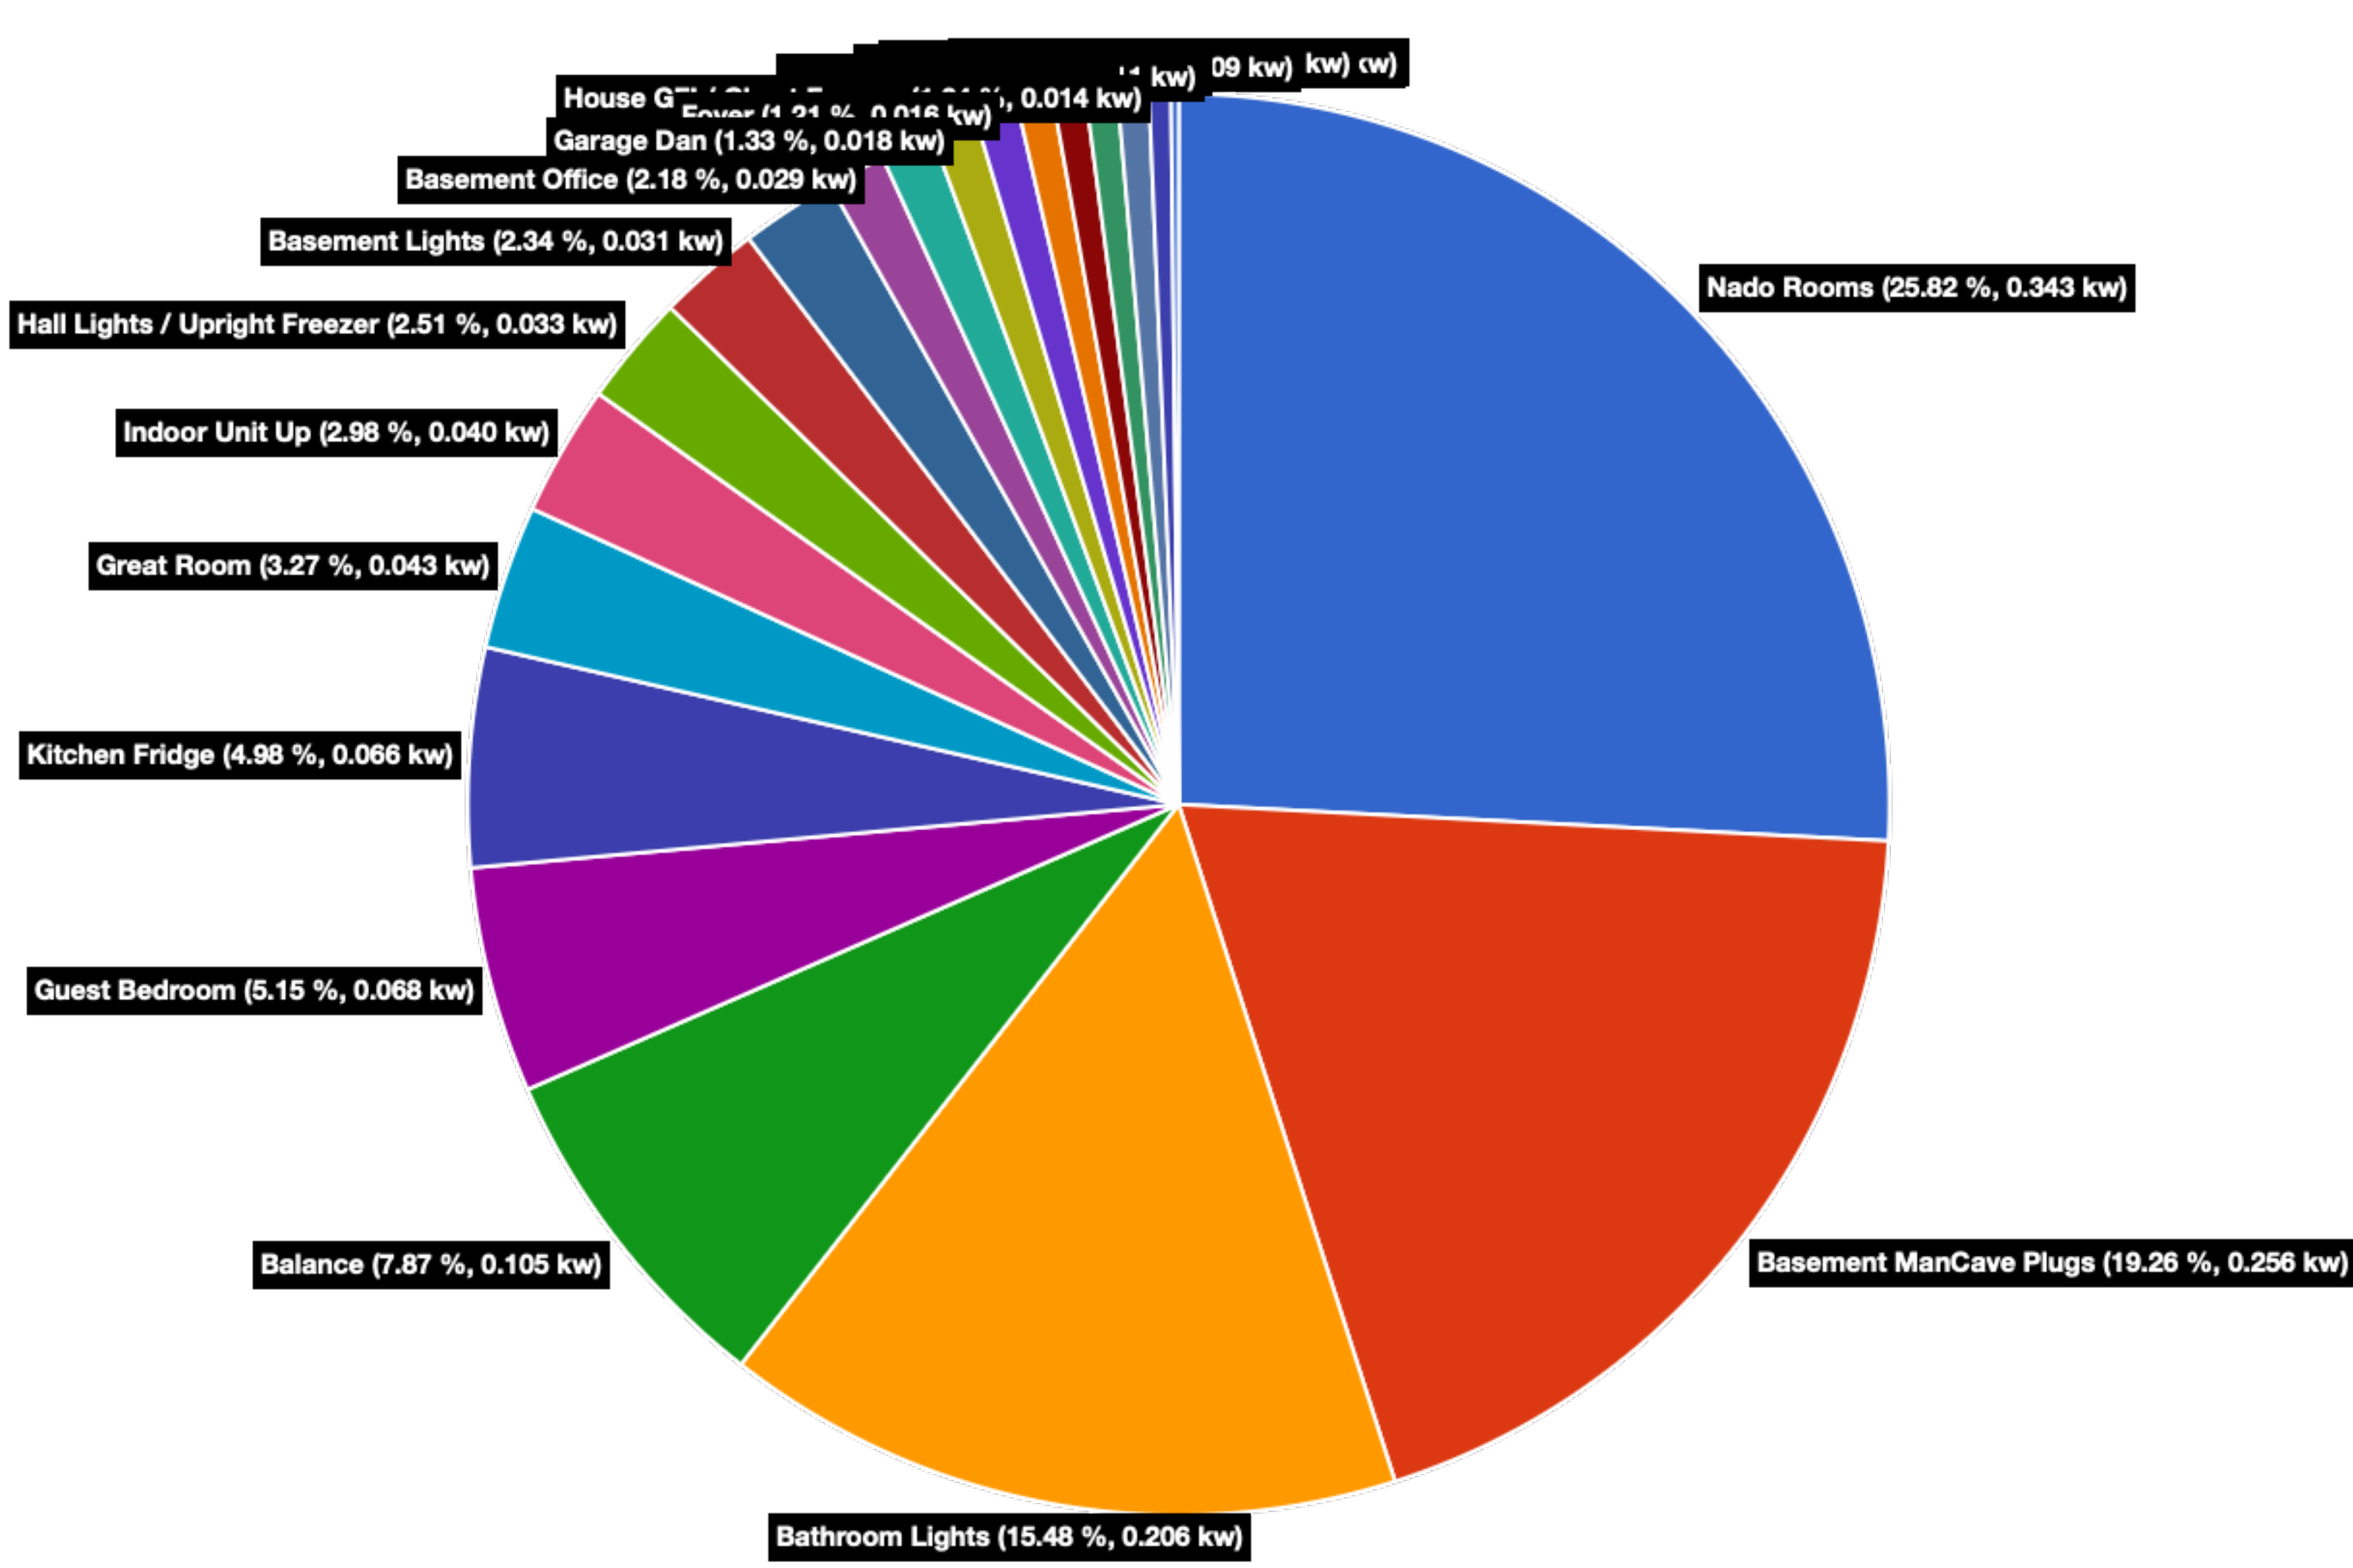

Power KW (Last 12 Hours, Minute Intervals) (2/6/2024, 8:55:00 AM to 2/6/2024, 8:54:00 PM)

Energy KWH (Last 7 Days, Hourly Intervals) (1/30/2024, 8:00:00 PM to 2/6/2024, 7:00:00 PM)

Current Power (Total = 1.33 kw) (2/6/2024, 8:55:01 PM)

Current Power (Total = 1.33 kw) (2/6/2024, 8:55:01 PM)