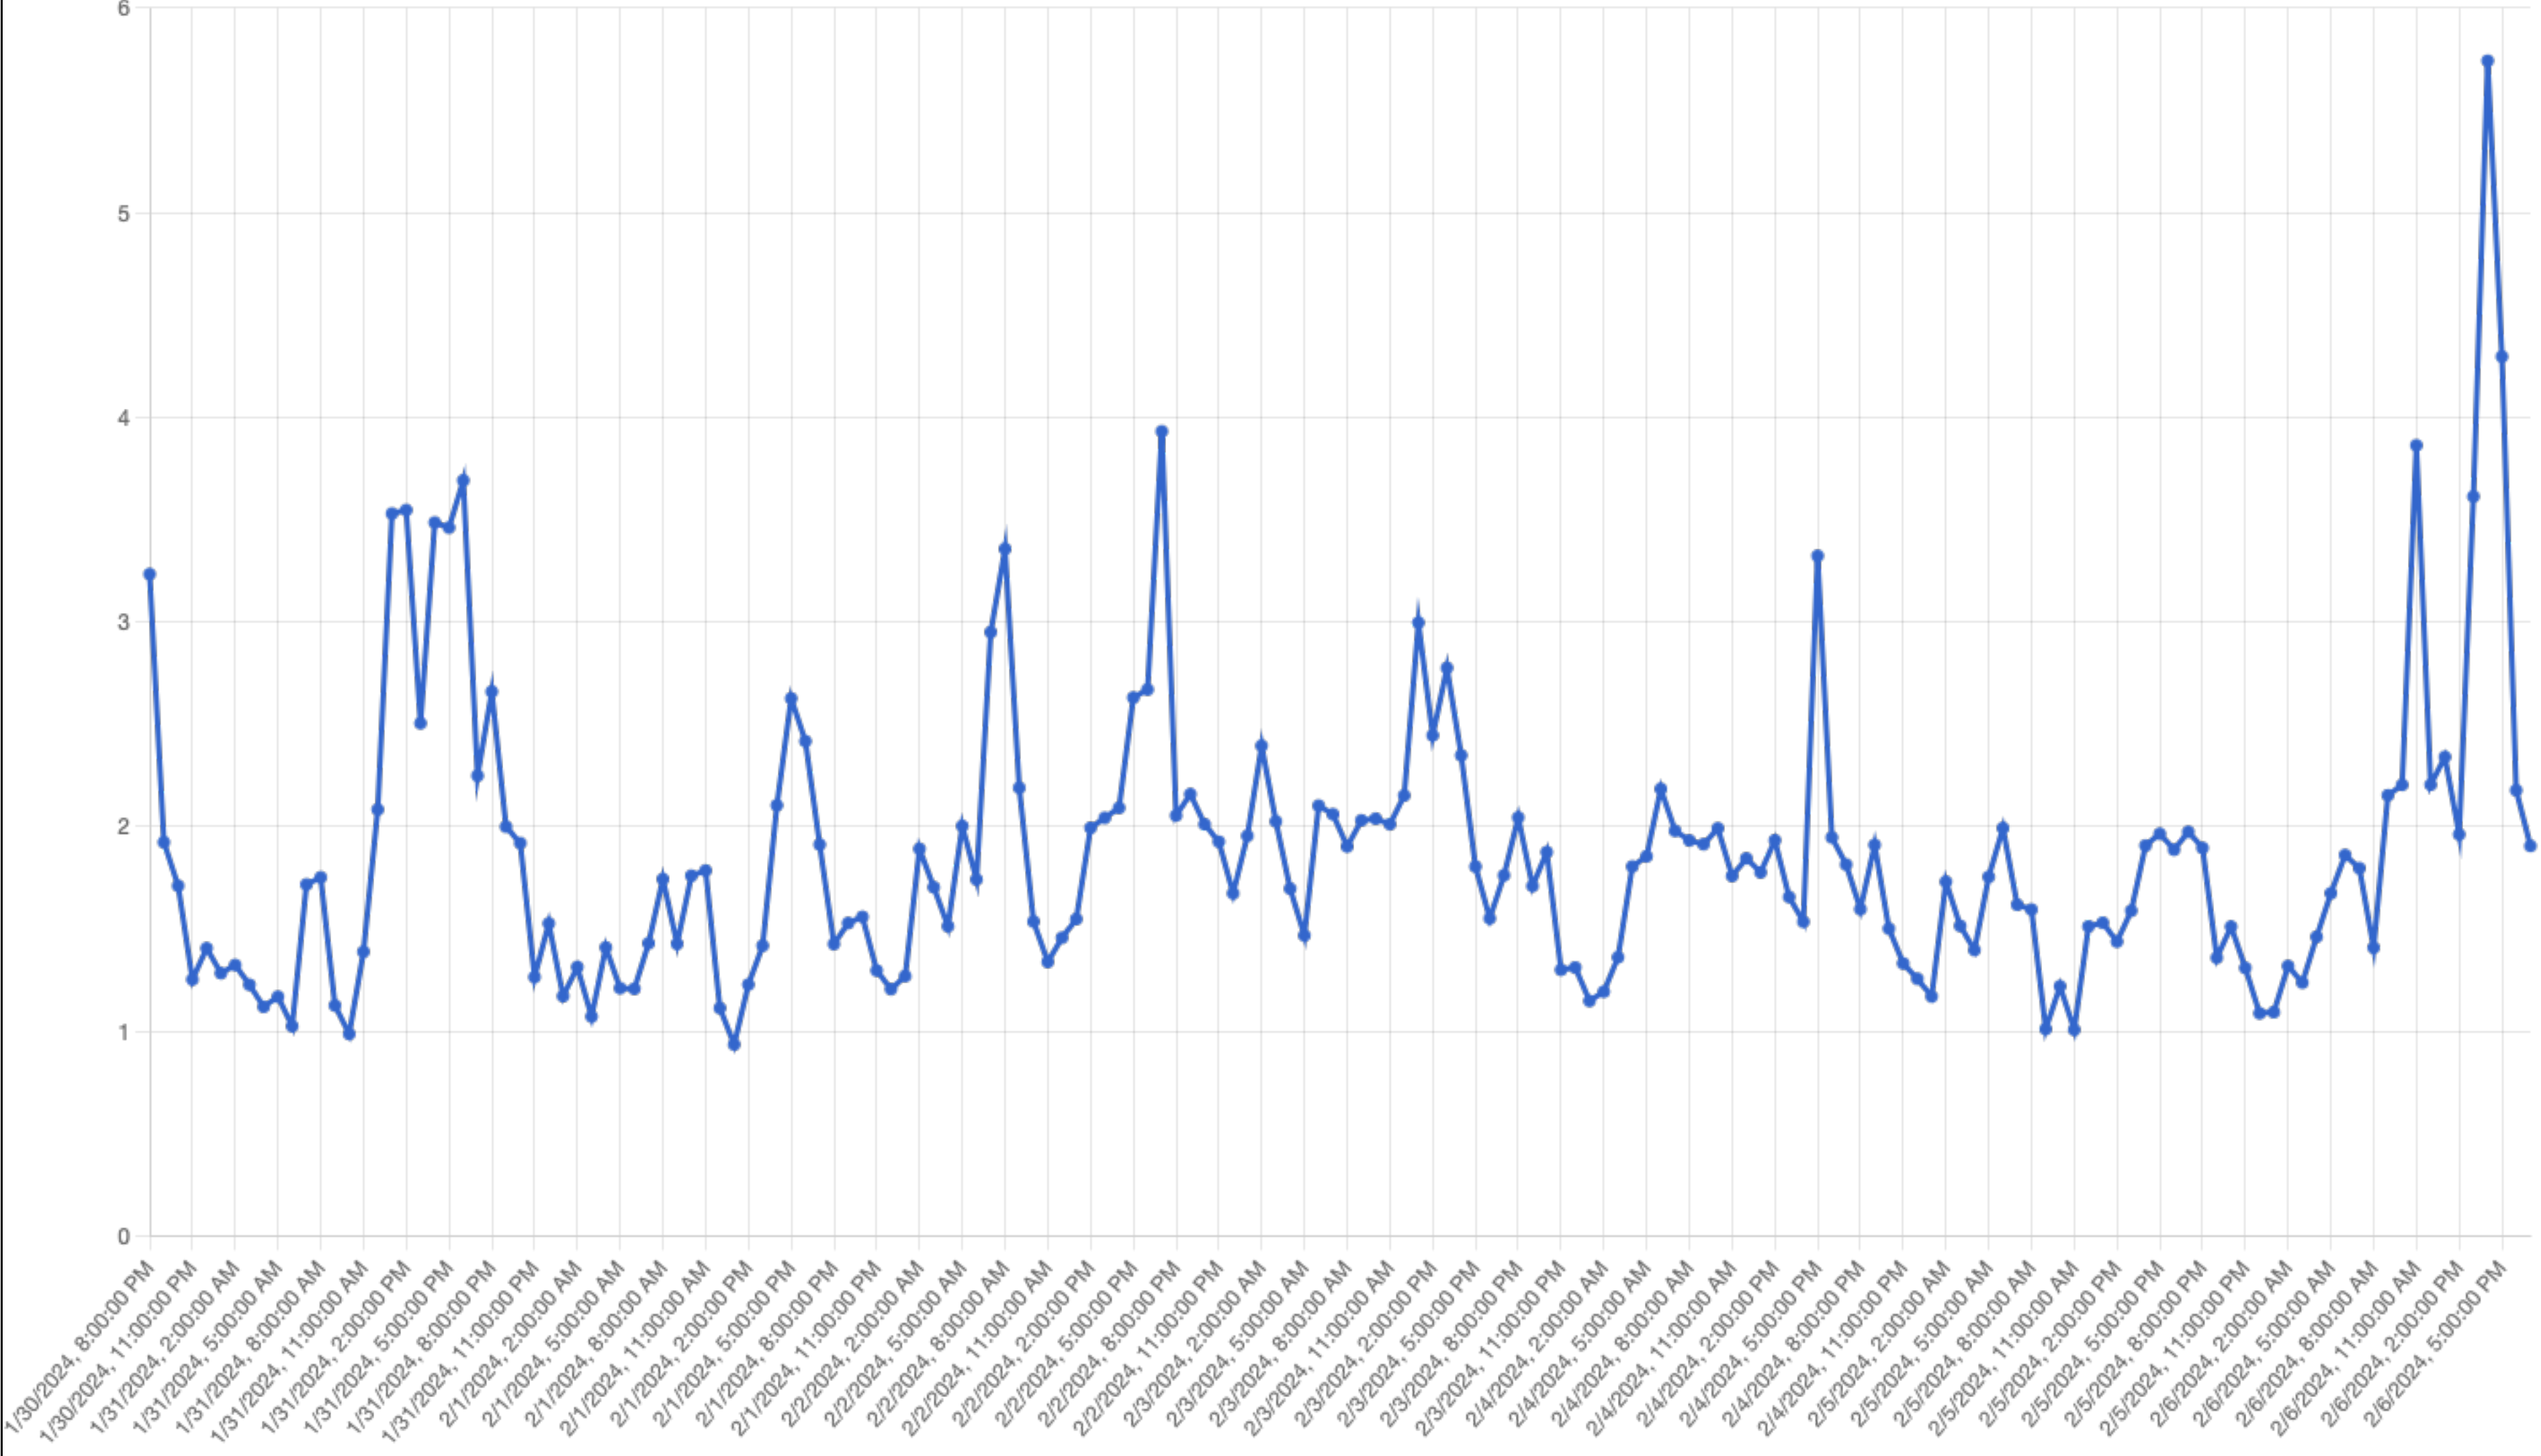

Power KW (Last 12 Hours, Minute Intervals) (2/6/2024, 8:55:00 AM to 2/6/2024, 8:54:00 PM)

Energy KWH (Last 7 Days, Hourly Intervals) (1/30/2024, 8:00:00 PM to 2/6/2024, 7:00:00 PM)

Current Power (Total = 1.33 kw) (2/6/2024, 8:55:01 PM)

Current Power (Total = 1.33 kw) (2/6/2024, 8:55:01 PM)